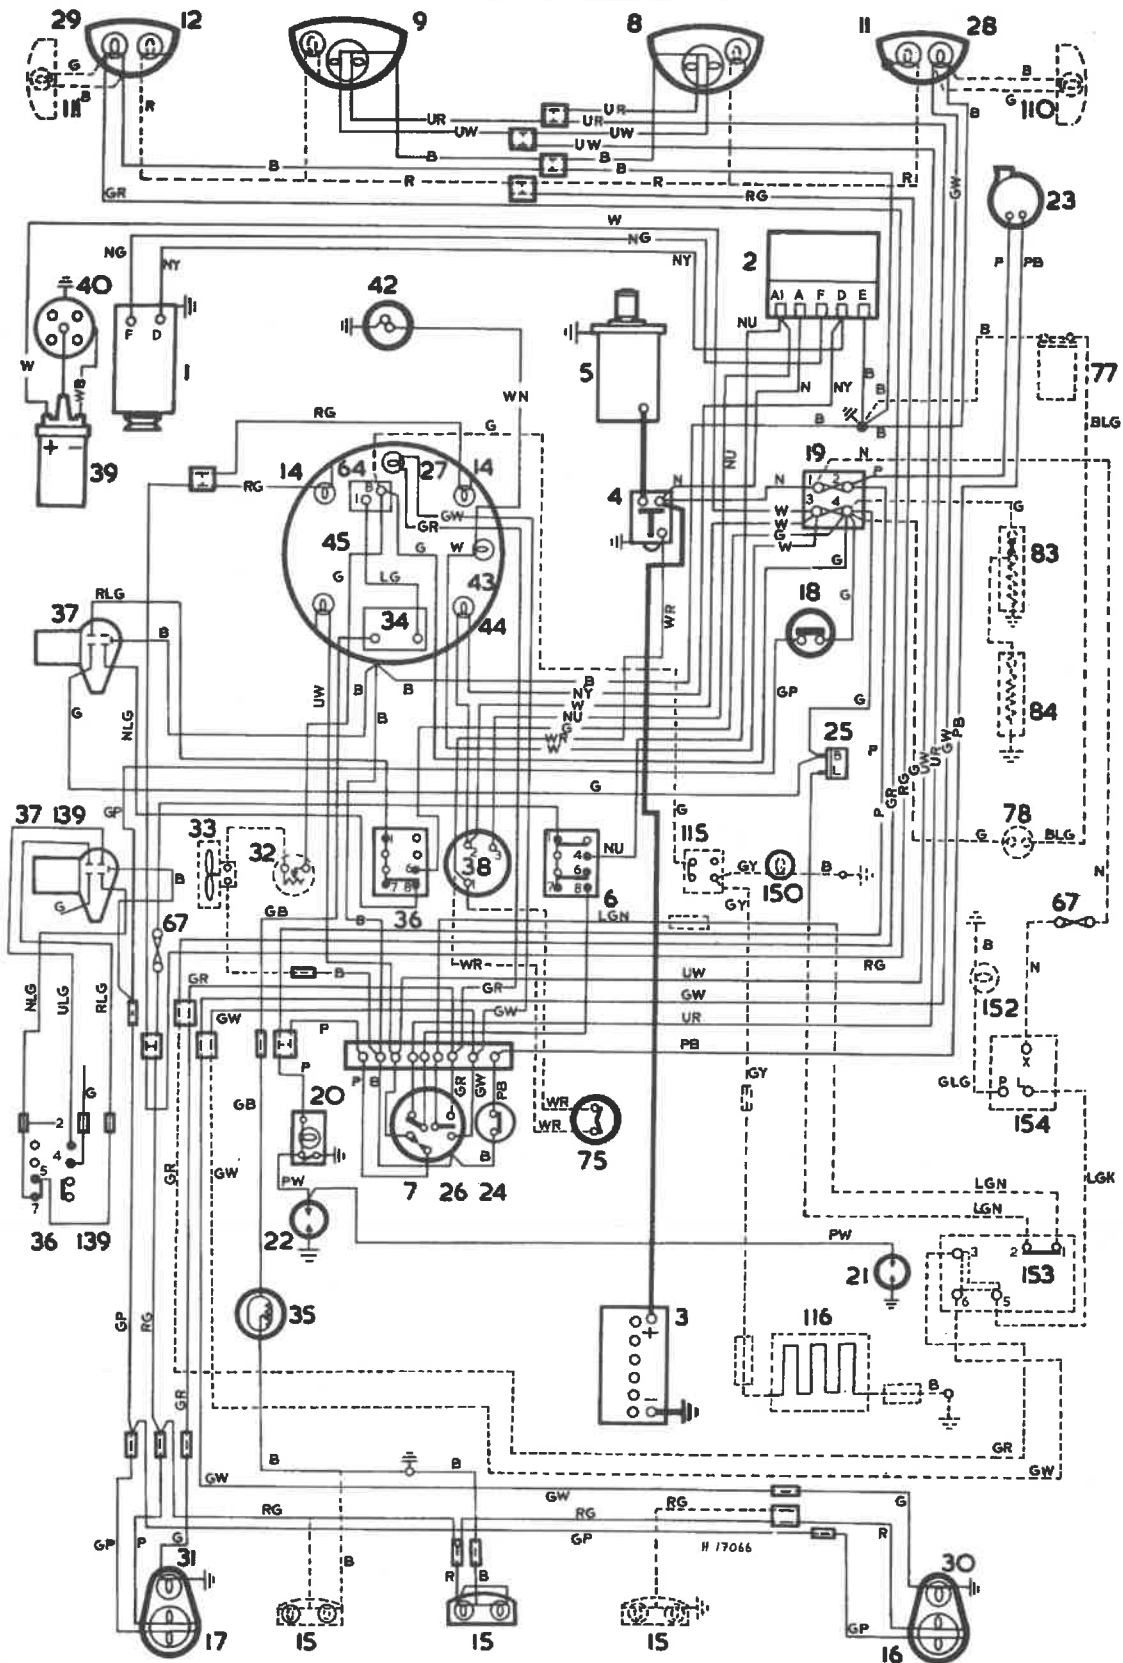

12•18 Wiring diagrams

Wiring diagram 1 - Mini 850 De Luxe Saloon, Van and Pick-up (with dynamo and toggle type switches)