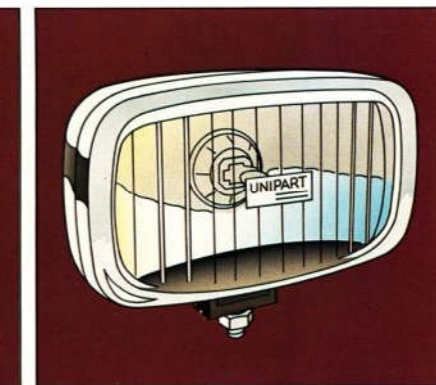

Glass Hatch Sunroof – GLZ 332

Providing draught free ventilation when tilted, or can be removed completely creating the open-top feeling. The solar glass panel absorbs 80% of the sun's heat and reduces glare whilst still letting the light in. A wind deflector (GLZ 339) and stowage bag (GLZ 338) are useful additions when the roof is removed completely.

Rally Lamp – GAL 224 Fog Lamps – GAL 263

A large round driving lamp with a powerful Halogen bulb, lens cover and a heavy-duty mounting bracket. Capable of cutting through the darkest nights.

A set of two large rectangular 55 watt fog lamps (140 x 82mm) that come complete with lamp covers and all the necessary fixings.