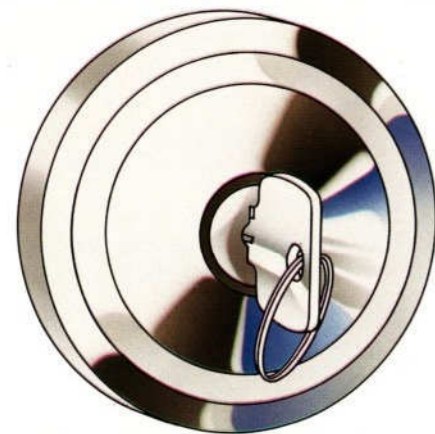

Door Mirrors – Saloon RH – GAM 219 LH – GAM 220 Estate RH – GAM 231 LH – GAM 232

A passenger door mirror will pay tremendous dividends in terms of improved safety and visibility. Manufactured from tough, durable moulded plastic, the mirror has been designed to match the existing drivers door mirror.

UNIPART

by

ACCESSORIES **Mini**

AUSTIN

Petrol Locking Cap – GSS 218

Manufactured to the most stringent design requirements, and subjected to production line quality control. Stainless Steel finish.

Rear Fog Warning Lamp – LH Saloon – GAL 247 or GAL 253 Van, Pick-up & Estate – GAL 249

Designed to match RH lamp which is fitted as original equipment. Lamps are EEC approved and supplied with a bracket.

Luggage Claw – GTT 114

An eight-arm elasticated luggage claw essential when driving with a loaded roof rack.

Towing Mirror – Flat Glass – GAM 245 Convex Glass – GAM 246

The Unipart towing mirror has the unique feature of being usable as a standard driving mirror when not extended for towing purposes. It can be mounted on either the door or the wing. Conforming with EEC regulations, the mirror has a high quality black finish and is available with either flat or convex glass. (Replacement mirror glasses are available).