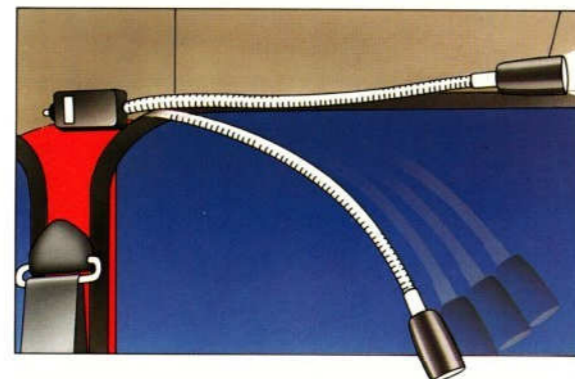

A pair of air horns powered by a lightweight compressor giving a mellow long range note from the twin horn.

Map Reading Light – GAL 227

An omni-directional map reading light with a 12" flexible stem; gives a controlled spread of light for map reading, without glare or distraction for the driver.