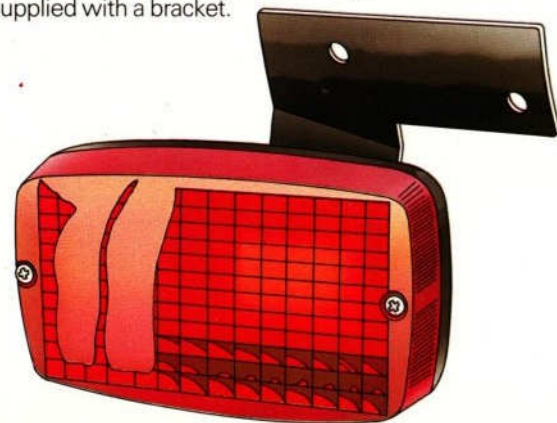

Designed to match RH lamp which is fitted as original equipment. Lamps are EEC approved and supplied with a bracket.

Luggage Claw – GTT 114

An eight-arm elasticated luggage claw essential when driving with a loaded roof rack.