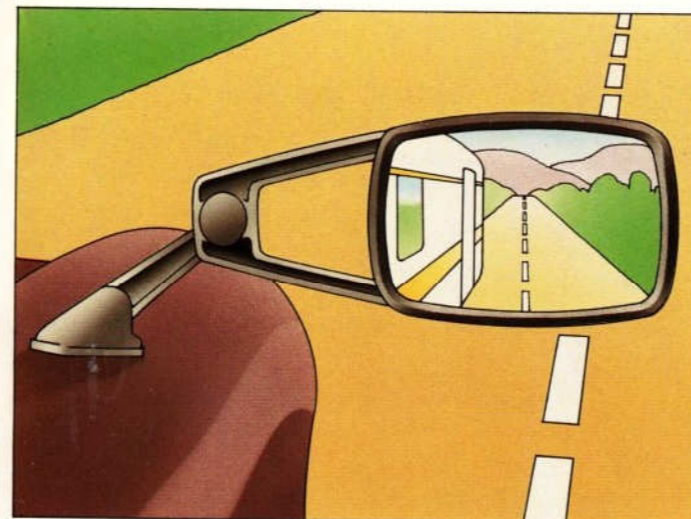

Designed to match RH lamp which is fitted as original equipment. Lamps are EEC approved and supplied with a bracket.

Luggage Claw – GTT 114

An eight-arm elasticated luggage claw essential when driving with a loaded roof rack.