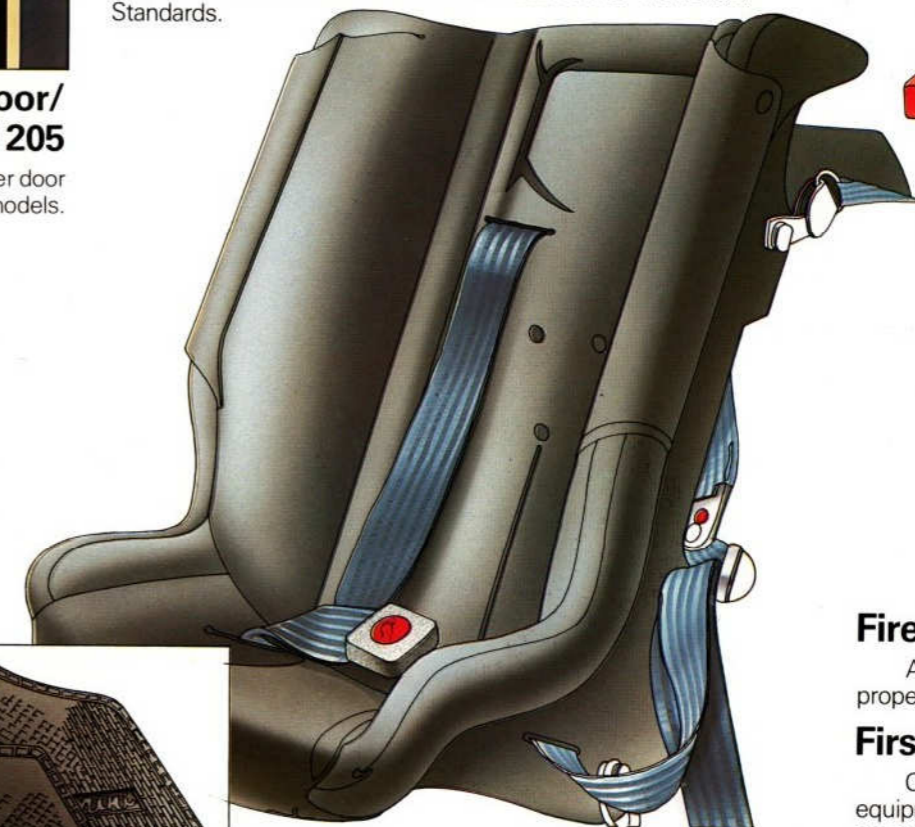

Child Safety Seat – GSS 205

Suitable for children from the approximate age of 9 months to 4¾ years old, or between 20 and 40lb (9–18 Kilos) bodyweight. The harness has been manufactured in accordance with British Standards.

Fire Extinguisher – GEF 102

A 2½ lb dry powder extinguisher with non-toxic, non-staining properties. (Refills available GEF 103).

First Aid Kit – GFA 100

Comprising of the highest quality British manufactured equipment. An essential item to be carried to cope with minor emergencies.

Warning Triangle – GAC 267

Rigidly constructed, a warning triangle is essential when touring in most European countries. Complies with EEC requirement.