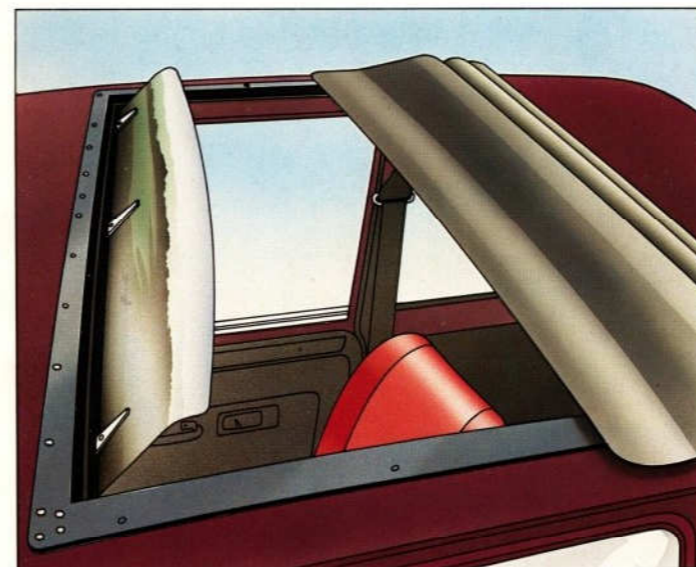

ACCESSORIES **Mini** AUSTIN

Enhance the classic design of the Austin Mini and add to your motoring pleasure, with a specially selected range of accessories, quality designed and engineering approved for your car.

Vinyl Roof Kit – GLZ 341 – Black, GLZ 342 – Walnut Brown

Enhances and personalises your Mini, an ideal product to be used in conjunction with folding fabric sunroofs.

Striping Kit – 'S' (top illustration) Gold – GZF 2032, Saddle – GZF 2033

Designed to give the Mini a very sporty appearance, the 'S' stripe fits along the mid-bodyline extending to the front wing. Available in two colours to suit the majority of paint finishes.

Striping Kit – 'Austria' (lower illustration) Vellum (off white) – GZF 2030 Slate (grey) – GZF 2031

A very broad stripe which fits neatly between the wheel-arches. Available in two colourways, the 'Austria' stripe will add a touch of personalisation to your car.

MinipassionMini.com

Alloy Wheels – GAW 113

Distinctively designed alloy wheels greatly improve the appearance and performance of your Mini. Accessories to be fitted in conjunction with the wheel are GAW 114 Centre Cap, GAW 115 Wheel Nut and GAW 116 Wheel Nut Covers.

Wheel Arch Extension Kit – GAW 117

A kit of four black wheel arch extensions together with matching side trims.

Folding Fabric Sunroof – GLZ 421 – Black, GLZ 422 – Walnut Brown

Enjoy the freedom of the open top, with the practicality of a saloon with the Unipart folding fabric roof. Available with headlining designed to match the Mini interior finish.

Glass Hatch Sunroof – GLZ 332