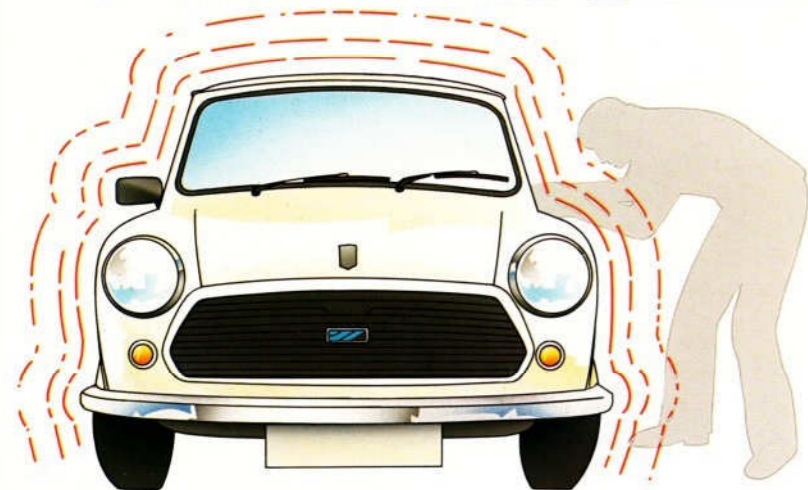

ACCESSORIES **Mini**

AUSTIN

Car Alarm – GSS 216

An ideal theft deterrent giving maximum protection with alarm and immobiliser.