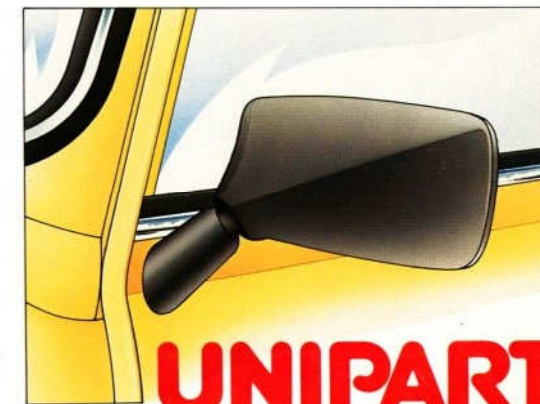

Door Mirrors – Saloon RH – GAM 219 LH – GAM 220 Estate RH – GAM 231 LH – GAM 232

A passenger door mirror will pay tremendous dividends in terms of improved safety and visibility. Manufactured from tough, durable moulded plastic, the mirror has been designed to match the existing drivers door mirror.