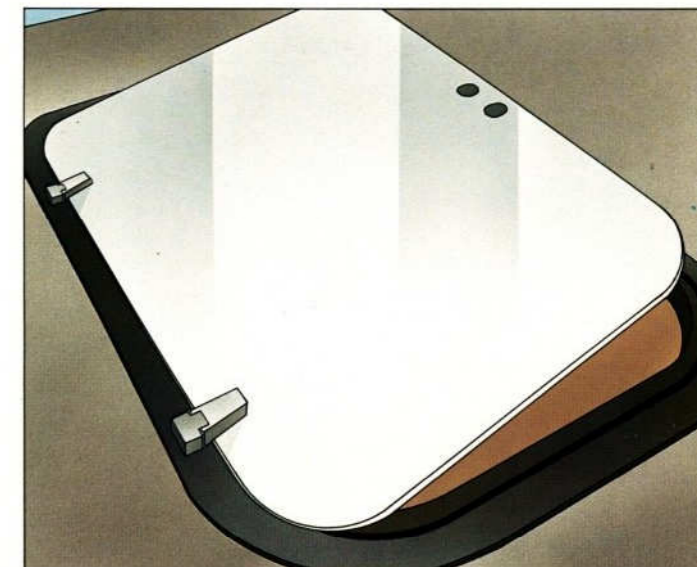

Wheel Arch Extension Kit – GAW 117

A kit of four black wheel arch extensions together with matching side trims.

Folding Fabric Sunroof – GLZ 421 – Black, GLZ 422 – Walnut Brown

Enjoy the freedom of the open top, with the practicality of a saloon with the Unipart folding fabric roof. Available with headlining designed to match the Mini interior finish.

Glass Hatch Sunroof – GLZ 332

Providing draught free ventilation when tilted, or can be removed completely creating the open-top feeling. The solar glass panel absorbs 80% of the sun's heat and reduces glare whilst still letting the light in. A wind deflector (GLZ 339) and stowage bag (GLZ 338) are useful additions when the roof is removed completely.