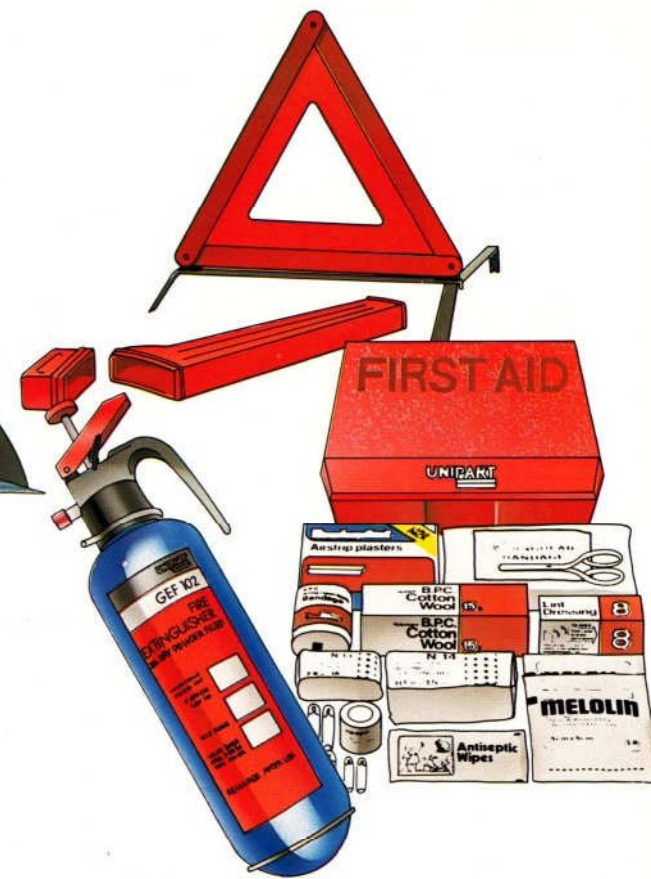

Four attractive walnut veneer door and quarter rails for all Mini models.

Child Safety Harness – GSS 207

Suitable for children from the approximate age of 4 to 11 years, or between 40 and 80lb (18–36 Kilos) bodyweight. The harness has been manufactured in accordance with British Standards.

Child Safety Seat – GSS 205

Suitable for children from the approximate age of 9 months to 4¾ years old, or between 20 and 40lb (9–18 Kilos) bodyweight. The harness has been manufactured in accordance with British Standards.