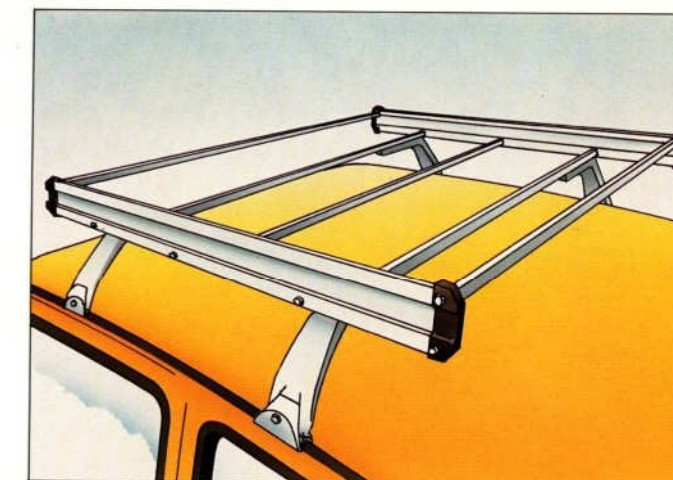

Economy – GTT 171

Roof Racks – Economy – GTT 171, Luxury – GTT 625

A choice of two smart, stylish and sturdy roof racks suitable for the Mini, for those occasions when you need extra load capacity.

Easy to fit and to remove, both racks have been tested and approved by Unipart engineers.