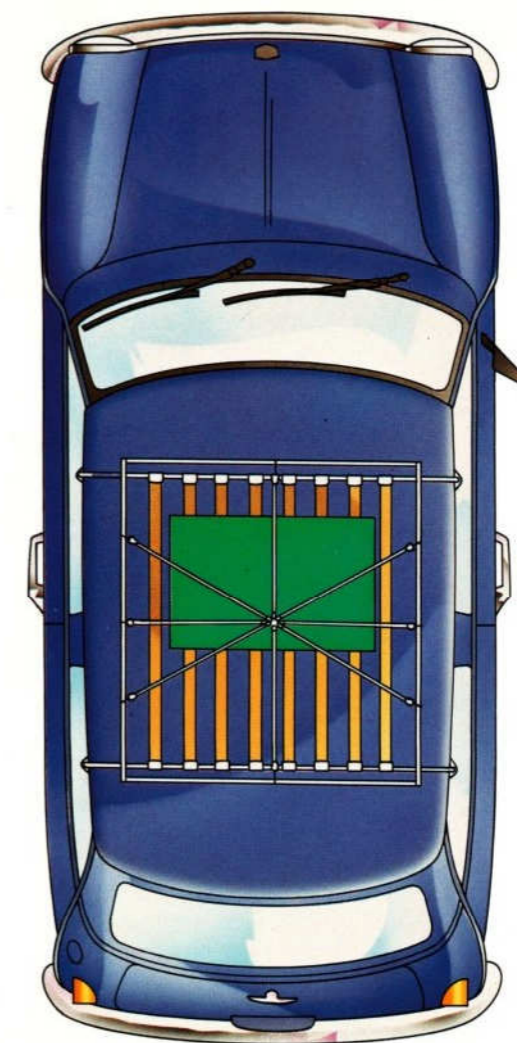

Towing Bracket (Saloon) – GTT 125 Towing Bracket (Estate) – GTT 128 Tow Ball – GTT 101 Electrical Towing Kit – GTT 213 Tow Ball Cover – GTT 166

The brackets are of a sturdy BL design, tested and approved for durability and long life. A towing electric kit, containing all supplementary towing electric requirements, is also available along with a 50mm tow ball, and a black plastic moulded tow ball cover.