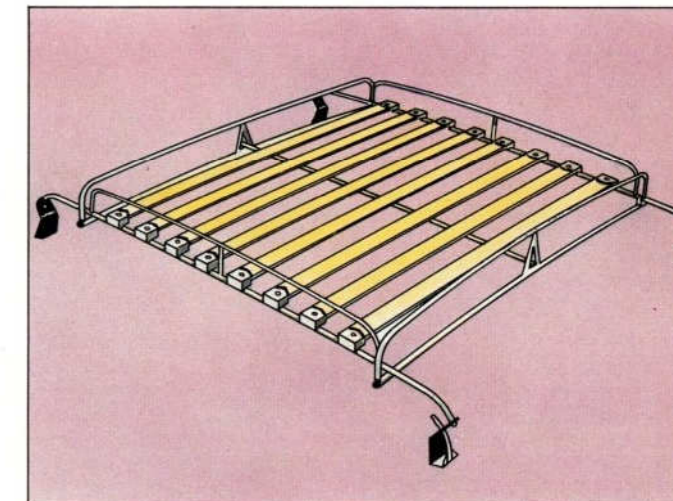

Towing Bracket (Saloon) – GTT 125 Towing Bracket (Estate) – GTT 128 Tow Ball – GTT 101 Electrical Towing Kit – GTT 213 Tow Ball Cover – GTT 166

The brackets are of a sturdy BL design, tested and approved for durability and long life. A towing electric kit, containing all supplementary towing electric requirements, is also available along with a 50mm tow ball, and a black plastic moulded tow ball cover.

Economy – GTT 171

Roof Racks – Economy – GTT 171, Luxury – GTT 625

A choice of two smart, stylish and sturdy roof racks suitable for the Mini, for those occasions when you need extra load capacity.

Easy to fit and to remove, both racks have been tested and approved by Unipart engineers.