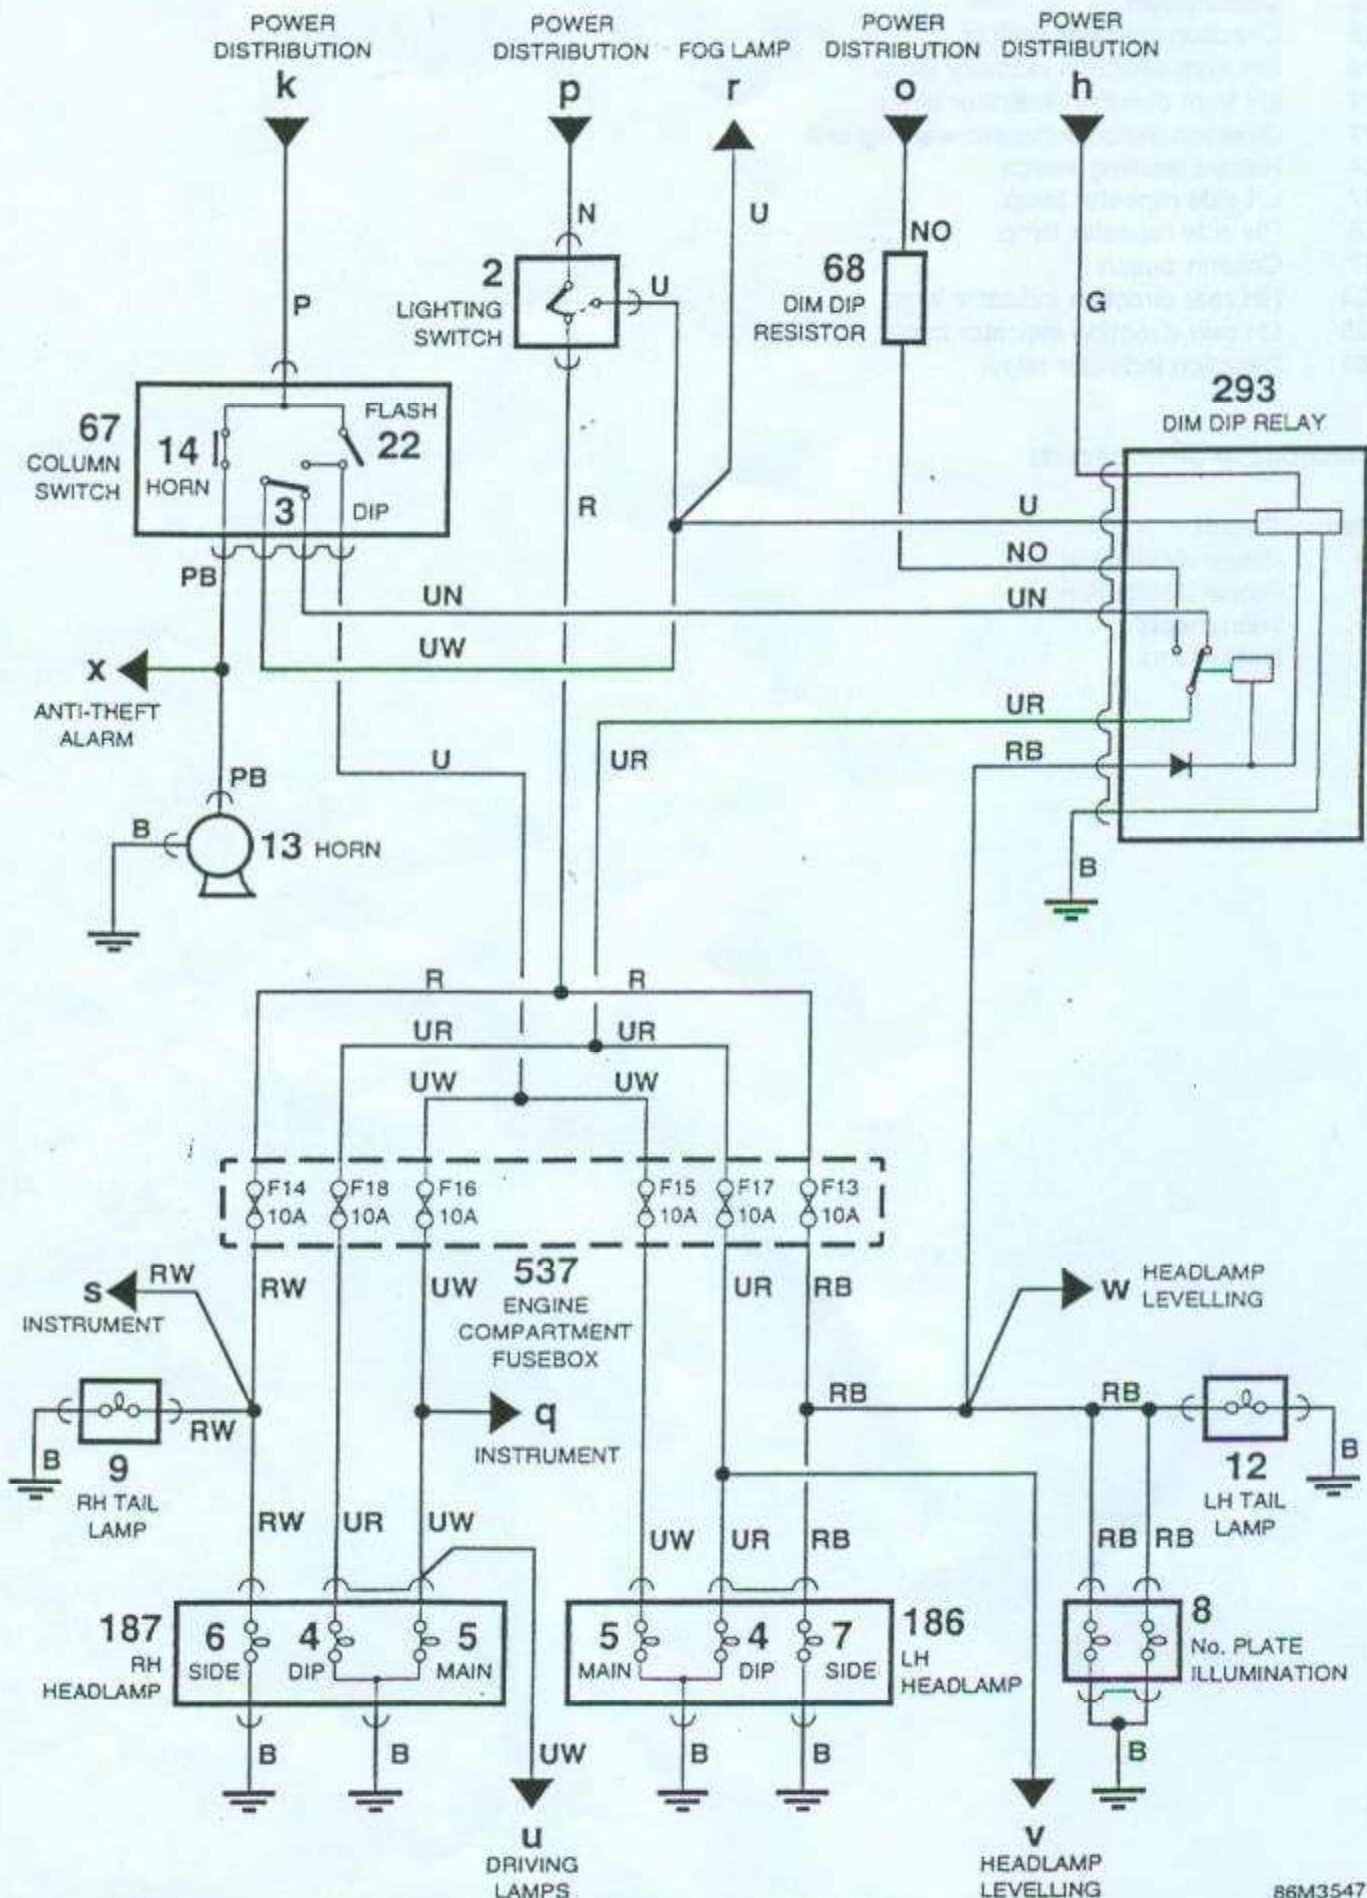

Exterior lamps and horn

86M3547

EXTERIOR LAMPS AND HORN

No.	Description
2	Lighting switch
3	Dip switch
4	Headlamp dipped beam
5	Headlamp main beam
6	RH side lamp
7	LH side lamp
8	Number plate illumination lamps
9	RH tail lamp
12	LH tail lamp
13	Horn
14	Horn switch
22	Headlamp flash switch
67	Column switch
68	Dim/Dip resistor
186	LH headlamp
187	RH headlamp
293	Dim/Dip relay
537	Engine compartment fusebox
802	Lighting link

Connections to other circuits

Letter	Circuit
h	Power distribution
k	Power distribution
o	Power distribution
p	Power distribution
r	Rear fog lamps
q	Instruments
s	Instruments
u	Auxiliary driving lamps
v	Headlamp levelling
w	Headlamp levelling