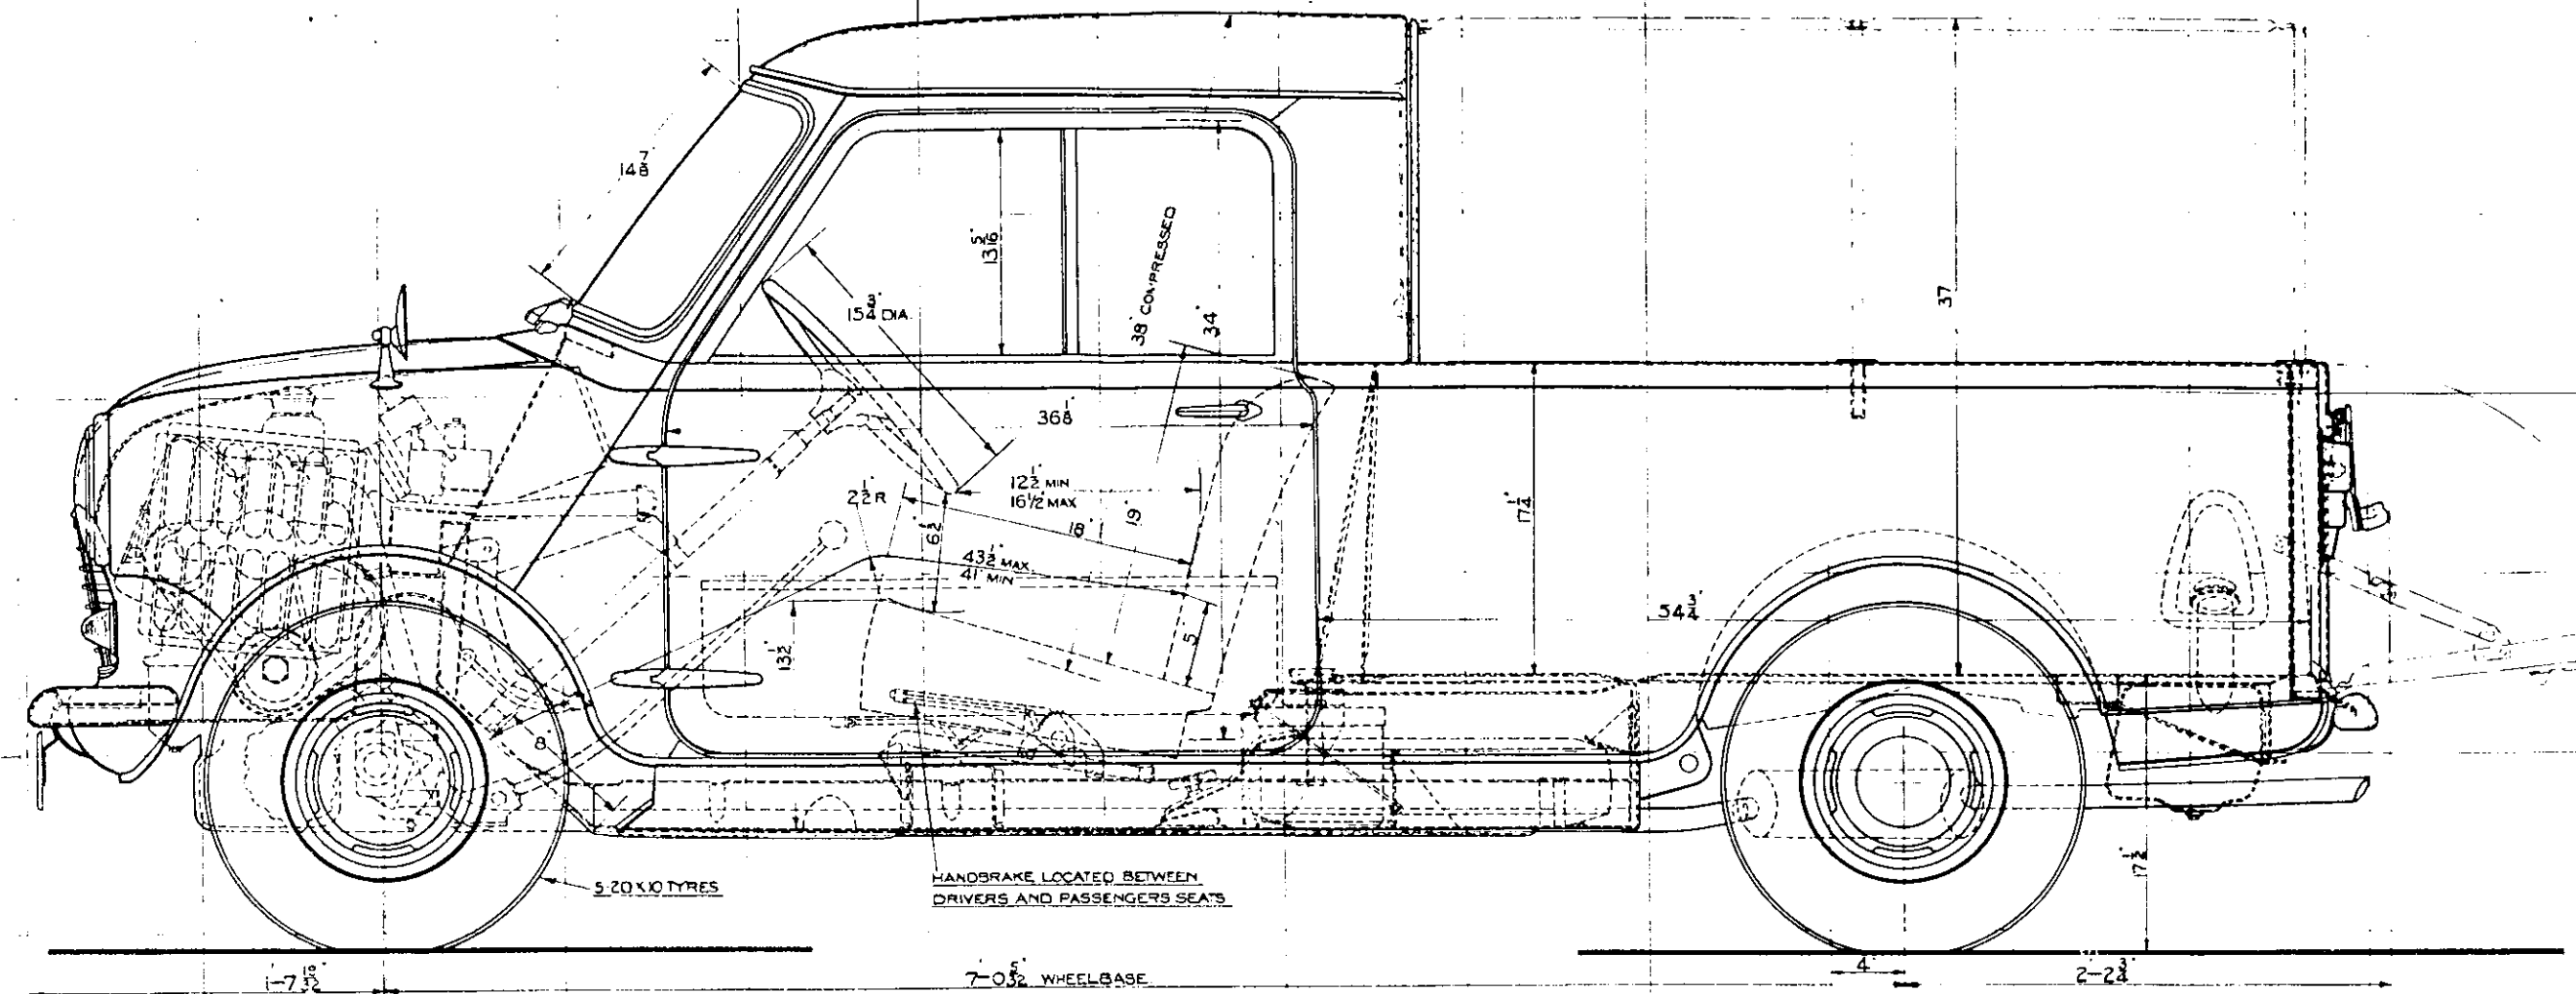

20 10 0 10 20 30 40 50 60 70 80 90 100 110

50
40
30
20
10
0
0
10
20
30

DRG TITLE: Y MAS 5 10 59
 D J.R.S. 16 9 59
 C K.M.A. 3 12 11
 P 1/1/11 11 11 RE DESIGNS DEPT
 PICK-UP
 IN MOTOR CO LTD BIRMINGHAM. SCALE: 1/4 FULL SIZE.