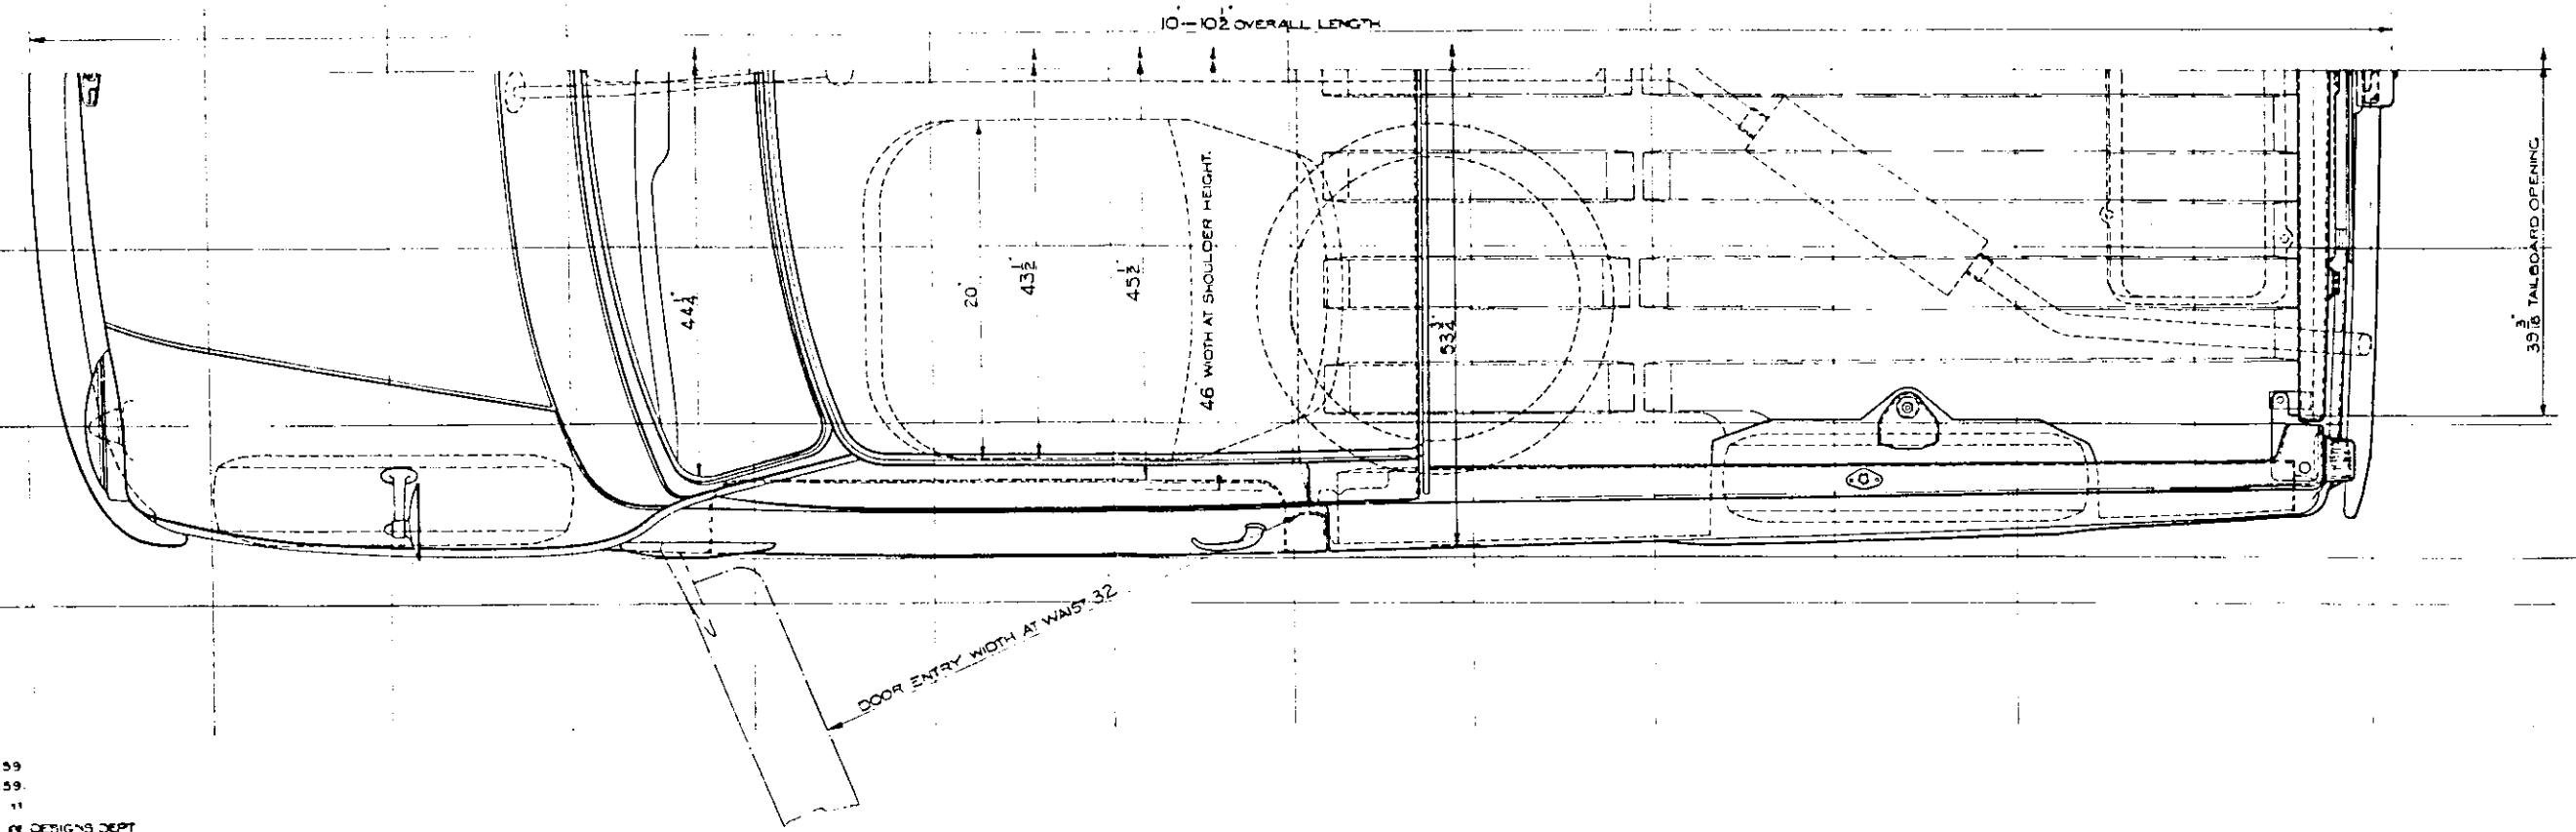

20 10 0 10 20 30 40 50 60 70 80 90 100 110

50
40
30
20
10
0
0
10
20
30

DRG TITLE: Y MAS 5 10 59
 D J.R.S. 16 9 59
 C K.M.A. 3 12 11
 P 1/1/11 11 11 RE DESIGNS DEPT
 PICK-UP
 IN MOTOR CO LTD BIRMINGHAM. SCALE: 1/4 FULL SIZE.